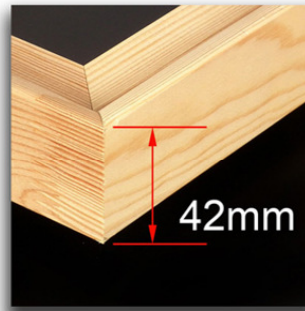

Canvas Printing • Stourport Photo Centre

SIZE	Canvas ONLY (Not Stretched)	Hand Stretched Around 30mm Deep Frame	Hand Stretched Around 42mm Deep Frame
up to 10"x8"	12.30	20.50	25.00
10"x10"	14.50	28.00	30.00
12"x10"/ 12"x8"/A4	14.50	29.00	33.00
12"x12"	17.00	35.00	39.00
15"x10"	18.00	38.00	42.00
16"x12"/A3	20.50	41.00	45.00
18"x12"	22.00	47.00	52.00
16"x16"	24.00	45.00	50.00
20"x16"	26.00	53.50	61.50
24"x16"/A2	28.00	59.00	68.50
20"x20"	28.00	58.00	65.00
24"x20"	30.00	67.00	76.00
30"x20"	35.00	75.00	86.00
24"x24"	35.00	70.00	80.00
36"x24"/A1	41.00	85.00	96.00
30"x30"	41.00	85.00	96.00
40"x25"	52.00	96.00	112.00
36"x36"	60.00	115.00	125.00
40"x30"	63.00	131.00	153.00
57"x36"	75.00	N/A	175.00

Our canvas prints are printed using our Canon iPF PRO4000 12 ink printer that gives unrivaled image quality. We only use the best quality 410g white canvas that gives stunning results in both colour and monochrome. Two coats of Giclée varnish are applied to the canvas which has two functions. Firstly to protect the canvas and also to enable the canvas to be stretched tightly without the edges cracking. You will be able to gently wipe the surface of your canvas print without risk of damaging the inked surface.