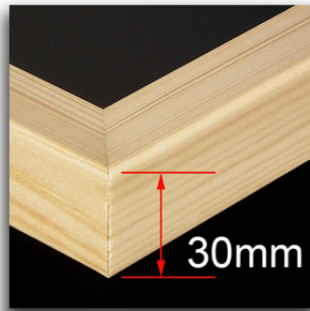

Canvas Printing • Stourport Photo Centre

SIZE	Canvas ONLY (Not Stretched)	Hand Stretched Around 30mm Deep Frame	Hand Stretched Around 42mm Deep Frame
up to 10"x8"	12.30	20.50	25.00
10"x10"	14.50	28.00	30.00
12"x10"/ 12"x8"/A4	14.50	29.00	33.00
12"x12"	17.00	35.00	39.00
15"x10"	18.00	38.00	42.00
16"x12"/A3	20.50	41.00	45.00
18"x12"	22.00	47.00	52.00
16"x16"	24.00	45.00	50.00
20"x16"	26.00	53.50	61.50
24"x16"/A2	28.00	59.00	68.50
20"x20"	28.00	58.00	65.00
24"x20"	30.00	67.00	76.00
30"x20"	35.00	75.00	86.00
24"x24"	35.00	70.00	80.00
36"x24"/A1	41.00	85.00	96.00
30"x30"	41.00	85.00	96.00
40"x25"	52.00	96.00	112.00
36"x36"	60.00	115.00	125.00
40"x30"	63.00	131.00	153.00
57"x36"	75.00	N/A	175.00

Our canvas prints are printed using our Canon iPF PRO4000 12 ink printer that gives unrivaled image quality. We only use the best quality 410g white canvas that gives stunning results in both colour and monochrome. Two coats of Giclée varnish are applied to the canvas which has two functions. Firstly to protect the canvas and also to enable the canvas to be stretched tightly without the edges cracking. You will be able to gently wipe the surface of your canvas print without risk of damaging the inked surface.